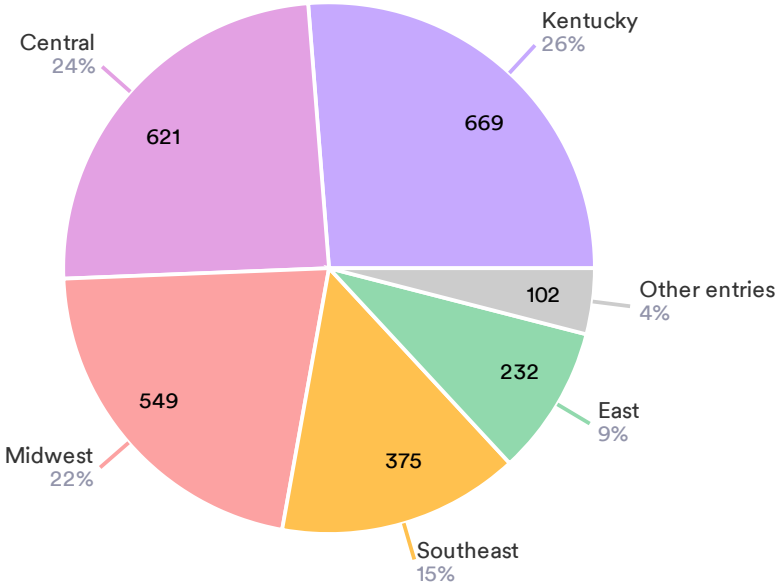

# New Championship Horse Show Survey

What organizations are you a member of? (Check all that apply)

2280 Responses

# New Championship Horse Show Survey

What is your role in the industry? (Check all that apply)

2659 Responses

## Where should the event be held? (Check all that apply)

2548 Responses