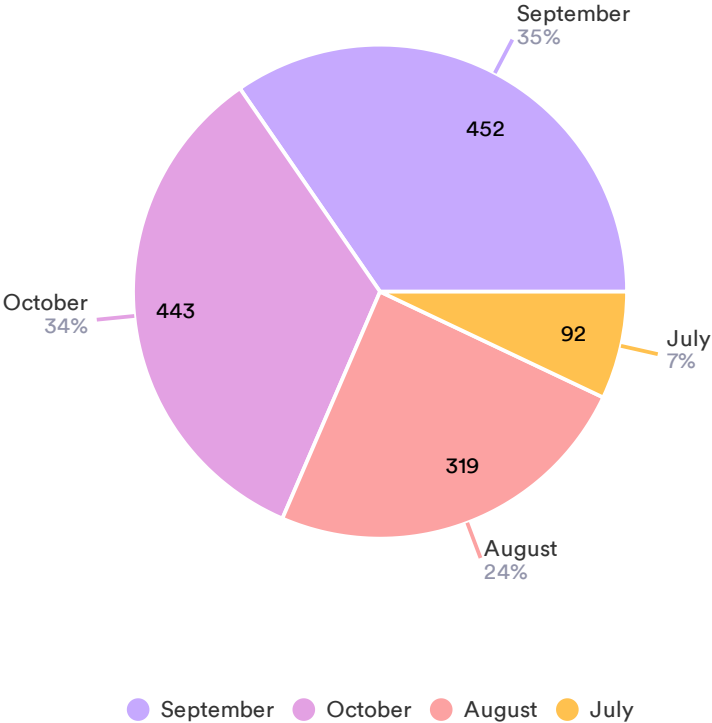

# New Championship Horse Show Survey

What organizations are you a member of? (Check all that apply)

2280 Responses

# New Championship Horse Show Survey

What is your role in the industry? (Check all that apply)

2659 Responses

## Where should the event be held? (Check all that apply)

2548 Responses

## When should the event be held? (Choose one)

1306 Responses

How important is it to hold the event at an equine focused facility?

1306 Responses

Best Response

5

**63%**  
Percentage

**1306**  
Responses