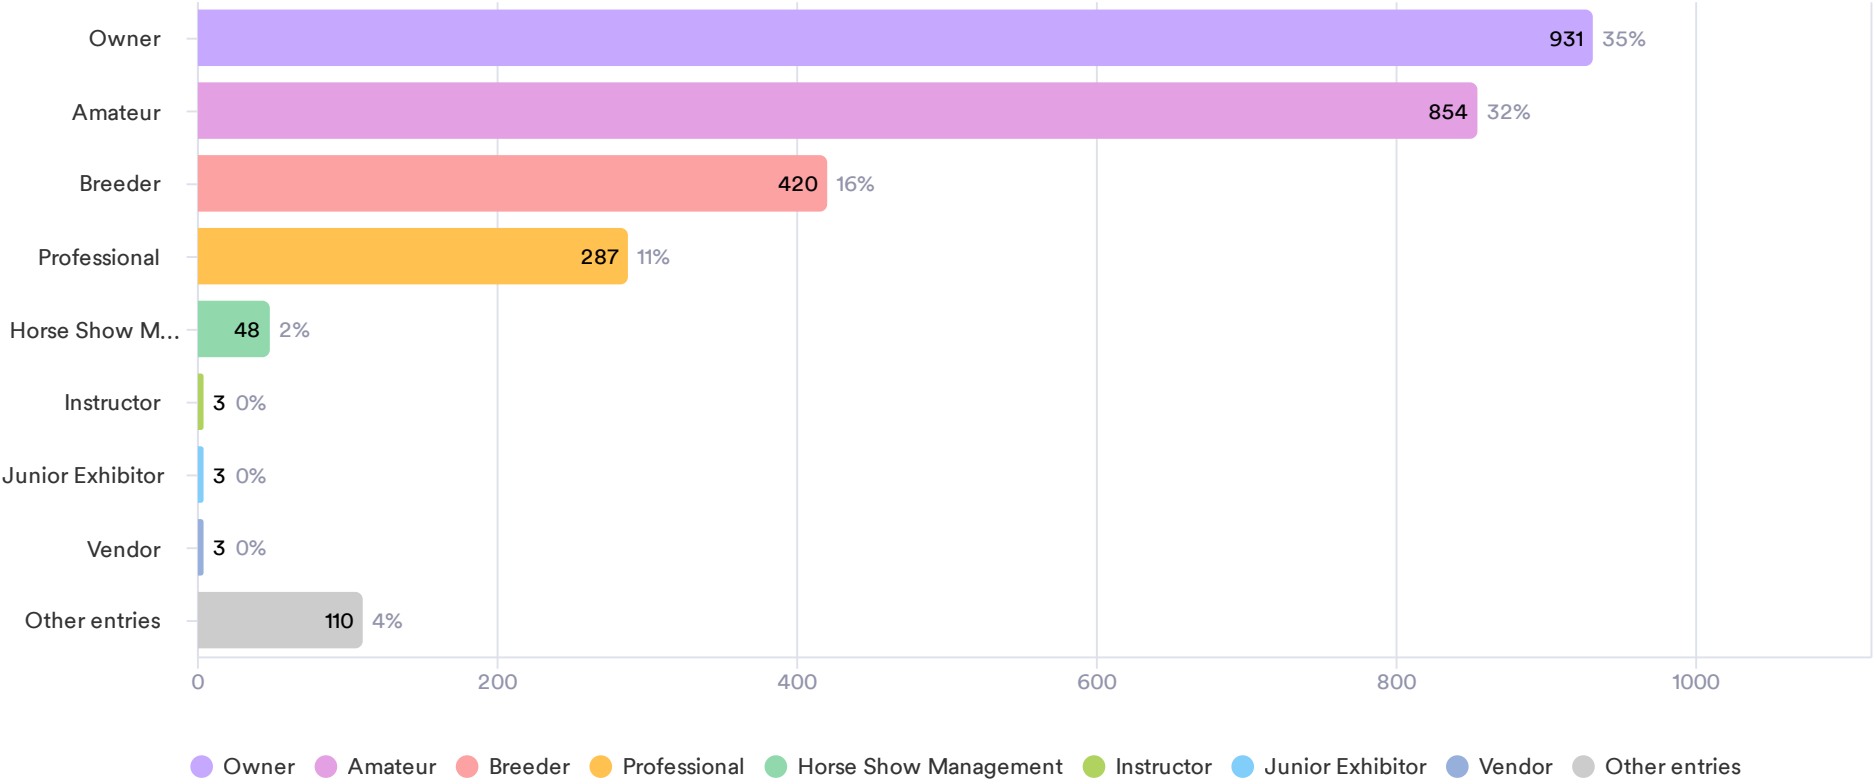

# New Championship Horse Show Survey

What organizations are you a member of? (Check all that apply)

2280 Responses

# New Championship Horse Show Survey

What is your role in the industry? (Check all that apply)

2659 Responses

## Where should the event be held? (Check all that apply)

2548 Responses