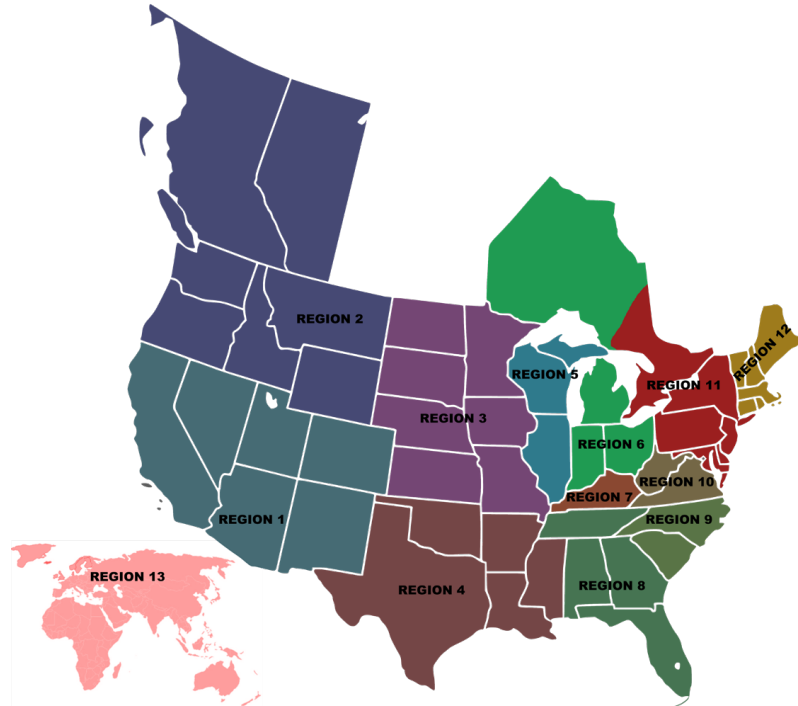

AMERICAN SADDLEBRED BREED AMBASSADOR PROGRAM

ASHBA CHARTER CLUBS BY REGION

REGION 1

CALIFORNIA

Northern California ASHA
ncasha.org
Helen Roy
havroy@gmail.com
(415) 420-3216

Southern California ASHA
scasha.info
Cindy Kelledy
cindykelledy@gmail.com
(602) 616-6435

COLORADO

Colorado ASHA
coloradosaddlebred.com
Stacey Kipper-Perelli
stacey0975@aol.com
(303) 619-8699

NEW MEXICO NEVADA UTAH

REGION 2

OREGON, WASHINGTON & SURROUNDS

Northwest Saddlebred Association
Nwsaddlebreds.org

ALBERTA

ASHA of Alberta
saddlebredsofalberta.com
Paul Bentham
paul@sprucegrovefeeds.com
(780) 418-3983

IDAHO

MONTANA WYOMING

BRITISH COLUMBIA

REGION 3

IOWA

Iowa ASA
Susan Aschenbrenner
susanashcenbrenner@hotmail.com
(515) 278-2714

MISSOURI & KANSAS

Mid-America Saddlebred Horse Club
midamericasaddlebred.com
Courtney Morrill
courtneymorrill@hotmail.com
(816) 506-3042

ASA of Kansas

asaofks.com
Yvonne McCarthy
ybmcCarthy@gmail.com
(316) 789-0694

MINNESOTA

Minnesota Saddlebred Horse Association
msha.org

NEBRASKA

NORTH DAKOTA SOUTH DAKOTA

REGION 4

TEXAS

Texas ASHA
texasasha.com
May Chadick
mgizmoklein@att.net
(281) 787-9051

North Texas ASHA
ntasharidingclub.wixsite.com

Betsy Cowan
betsycowanrealtor@gmail.com
(972) 442-6438

LOUISIANA

Louisiana ASHA
lasha.org

ARKANSAS MISSISSIPPI OKLAHOMA

REGION 5

Mid-America Horse Show Association
midamericahorseshow.com

ILLINOIS

Illinois ASPHA
laspha.com
Kristen Pettry
kristenpettry@gmail.com
(815) 347-4395

WISCONSIN

ASA of Wisconsin
asaw.org

ASHB Futurity of Wisconsin
wisconsinfuturity.com
Paulette Healey
phealey308@aol.com
(262) 242-2559

REGION 6

INDIANA

Indiana Saddlebred Horse Association
indianasaddlebred.net

MICHIGAN

ASHA of Michigan
asham.org

OHIO

ASHA of Ohio
Ohiosaddlebred.com
Leslie Reynolds
lesliereyn@aol.com
(220) 714-4047