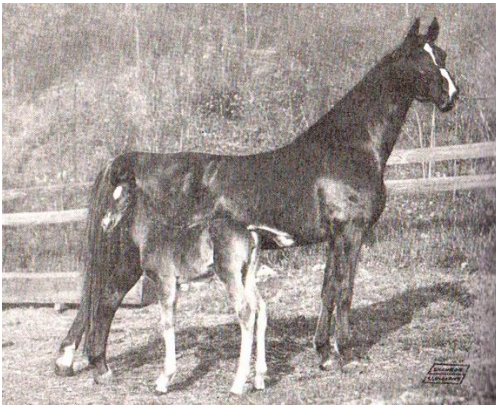

Wild Wind 19564

Wild Wind foaled in 1927 and has given nearly a century's worth of history to the American Saddlebred breed. Sired by Wild Rex by Emmet Chief, and out of Fanny Tucker by King Chieftain, she had Harrison Chief appear three times on her pedigree. She was a full sister to breeding stallion Rex Shannon. With no show record to be found, this mare made her mark through her progeny, and she is without equal. Producing 19 foals in 22 seasons, she was an early recipient of the Broodmare Hall of Fame designation. She is the start of 6 generations of BHF mares that made lasting impacts on the breed. She was purchased by RG Jones of N. Middleton, Kentucky in 1931 and many of her early foals were sired by King's Genius who had been bred by Jones' brother Allie Jones. Sold to Stroop & Gallagher in 1936, she caught the eye of their trainer Earl Teater who would later select some of her offspring as

show horses when he was at Dodge Stables. In 1940, she was sold when Stroop & Gallagher's Bettydot Stables dispersed. She was the high selling horse and went to her last home, James K Robinson's Crebilly Farm in West Chester, Pennsylvania. Her final foal was produced at age 26 and she died the following year at age 27.